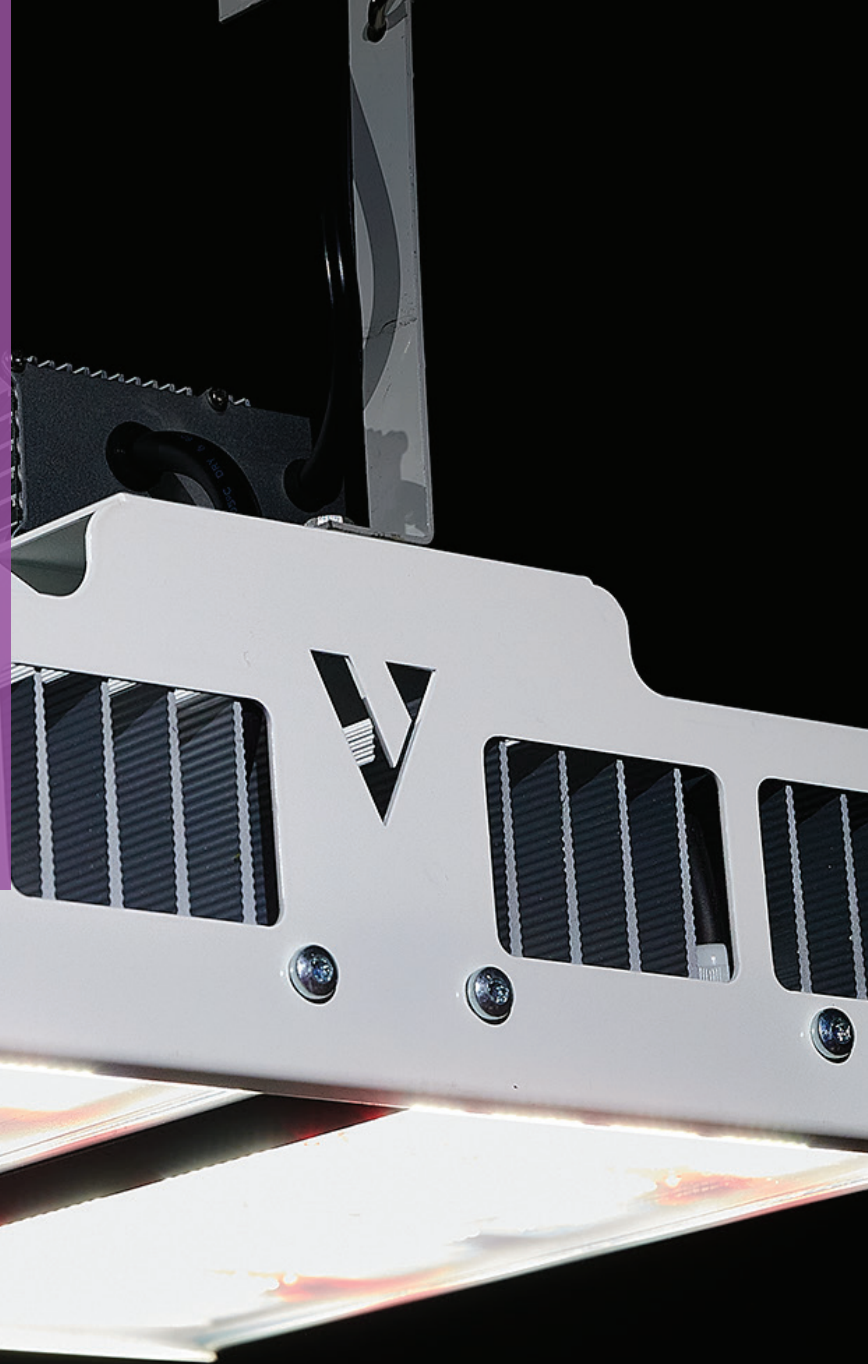

RX 600

Racking fixtures for indoor and multi-tier use requiring mid-to-high intensity lighting applications.

Get in touch with Valoya, Inc

T 866 482 5692
E sales.us@valoya.com
W na.valoya.com

VALOYA
Part of greenlux Brand

PO Box 1272
Buffalo NY 14231-1272