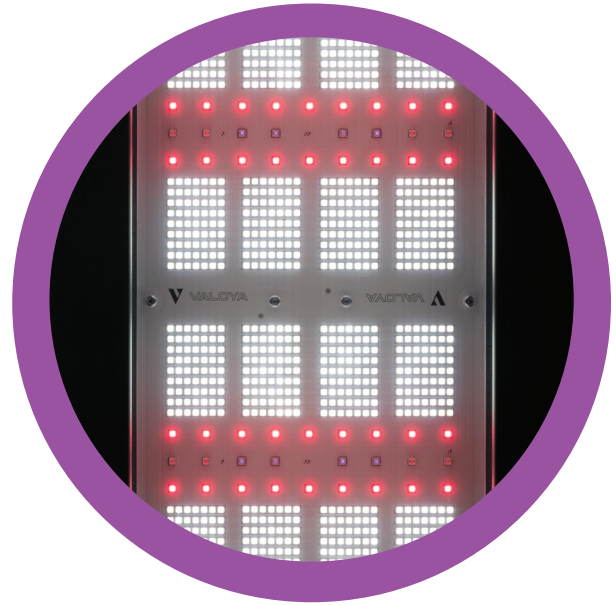

RX 600

Racking fixtures for indoor and multi-tier use requiring mid-to-high intensity lighting applications.

Get in touch with Valoya, Inc

T 866 482 5692
E sales.us@valoya.com
W na.valoya.com

 **VALOYA**
Part of  greenlux Brand

PO Box 1272
Buffalo NY 14231-1272

RX 600

Designed as a replacement for HID lighting, the RX-series is a high power, dimmable LED luminaire with a high IP rating. The robust all aluminium build, passive cooling and tempered glass cover ensure a long lifetime in the most demanding of environments.

Technical Specification	RX600	
Spectrum	Solray385	SolrayX
Power Consumption	653 W	658 W
Voltage input	220 - 480 VAC	
Light output (PPF)	1717 $\mu\text{mol/s}$	1750 $\mu\text{mol/s}$
Efficacy (ePAR 280 - 800nm)	2.62 $\mu\text{mol/J}$	2.66 $\mu\text{mol/J}$
Weight, luminaire and LED driver	25.6 lb (11.6 kg)	
Dimensions, luminaire (L x W x H)	347 x 400 x 176 mm (13.7" x 15.7" x 6.9")	
Cables	11.8" mains to LED driver, 26" luminaire to LED driver, 11.8" dimming cable	
Plug type	Open end (bare leads)/NEMA plugs optional	
Dimming	0-10V, PWM, Dim to Off	
L90 Q90	50,000+ h.	
Certifications / Approvals	DLC listed, cETLus marked, RoHS compliant	
Max. ambient operating temperature	40°C	
Cooling	Passive	
Water & impact protection	IP65	
Warranty	5 year limited warranty	