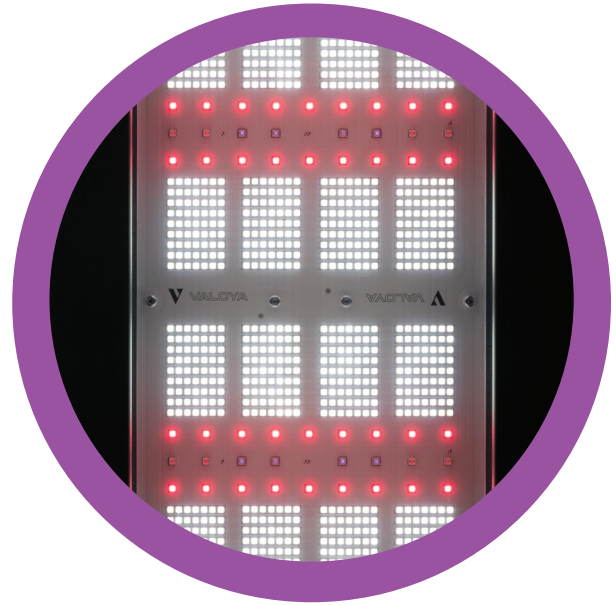

RX 325

Racking fixtures for indoor and multi-tier use requiring mid-to-high intensity lighting applications.

Get in touch with Valoya, Inc

T 866 482 5692
E sales.us@valoya.com
W na.valoya.com

 **VALOYA**
Part of  **greenlux** Brand

PO Box 1272
Buffalo NY 14231-1272

RX 325

Designed as a replacement for HID lighting, the RX-series is a high power, dimmable LED luminaire with a high IP rating. The robust all aluminium build, passive cooling and tempered glass cover ensure a long lifetime in the most demanding of environments.

Technical Specification	RX325		
Spectrum	Solray385	SolrayX	S2
Power Consumption	330 W		
Voltage input	220 - 480 VAC		
Light output (PPF)	870 $\mu\text{mol/s}$	900 $\mu\text{mol/s}$	up to 1000 $\mu\text{mol/s}$
Efficacy (ePAR 280 - 800nm)	2.6 $\mu\text{mol/J}$	2.7 $\mu\text{mol/J}$	up to 3.0 $\mu\text{mol/J}$
Weight, luminaire and LED driver	13.1 lb (5.8 kg)		
Dimensions, luminaire (L x W x H)	347 x 181 x 176 mm (13.7" x 7.1" x 6.9")		
Cables	11.8" mains to LED driver, 26" luminaire to LED driver, 11.8" dimming cable		
Plug type	Open end (bare leads)/NEMA plugs optional		
Dimming	0-10V, PWM, Dim to Off		
L90 Q90	50,000+ h.		
Certifications / Approvals	DLC listed, cETLus marked, RoHS compliant		
Max. ambient operating temperature	40°C		
Cooling	Passive		
Water & impact protection	IP65		
Warranty	5 year limited warranty		